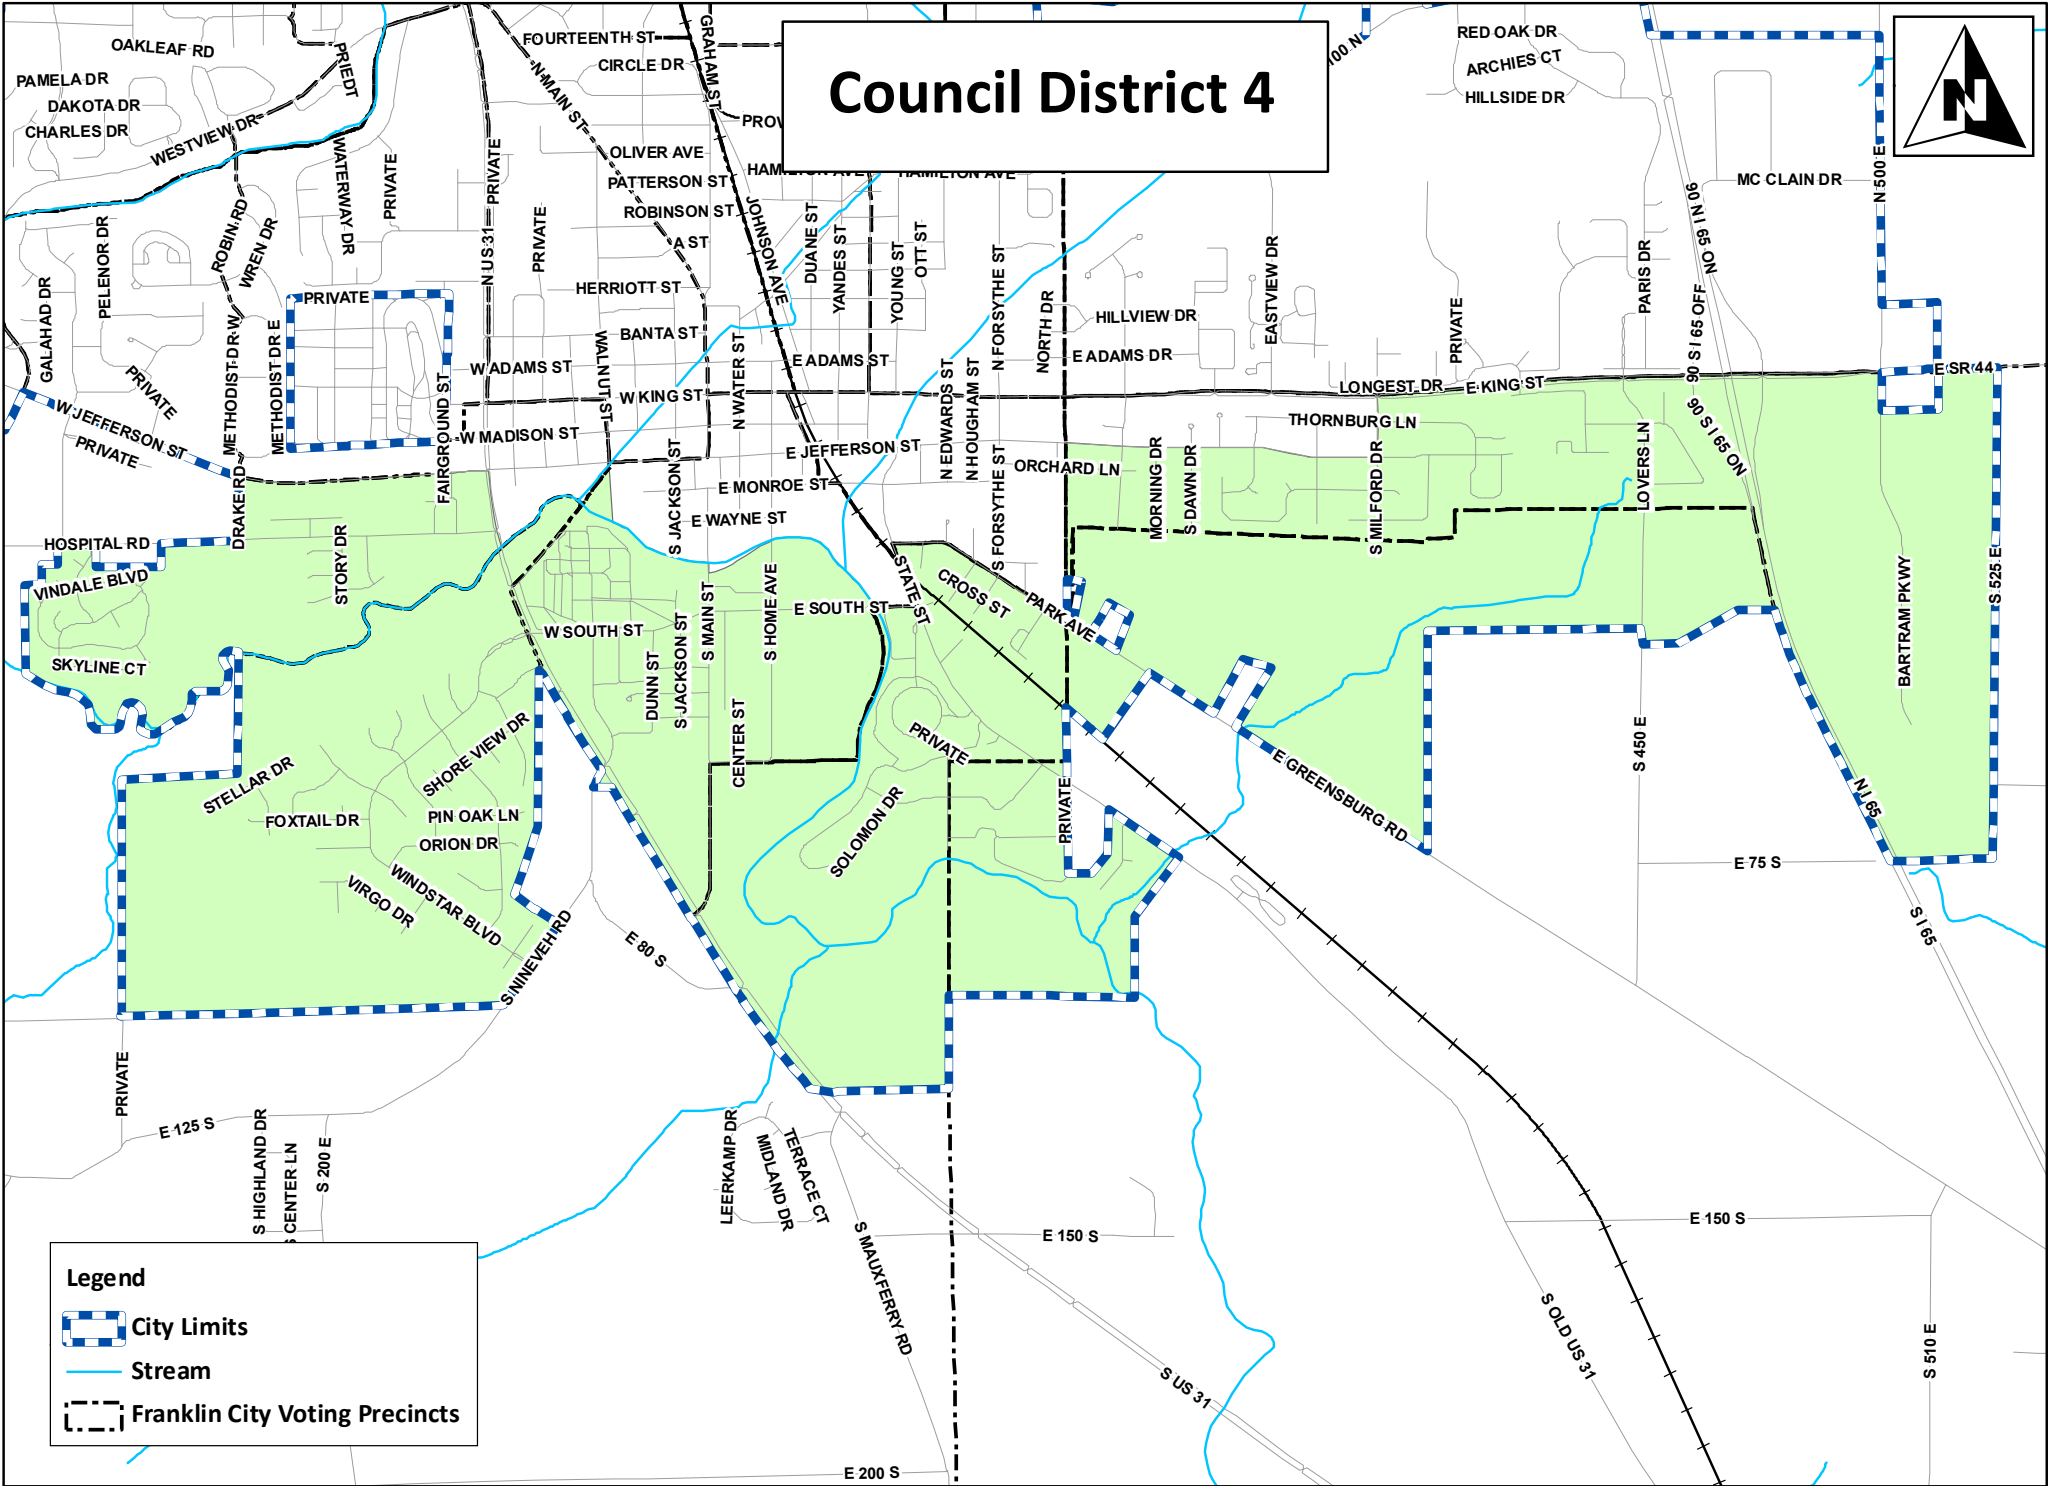

# Council District 4

**Legend**

- City Limits
- Stream
- Franklin City Voting Precincts