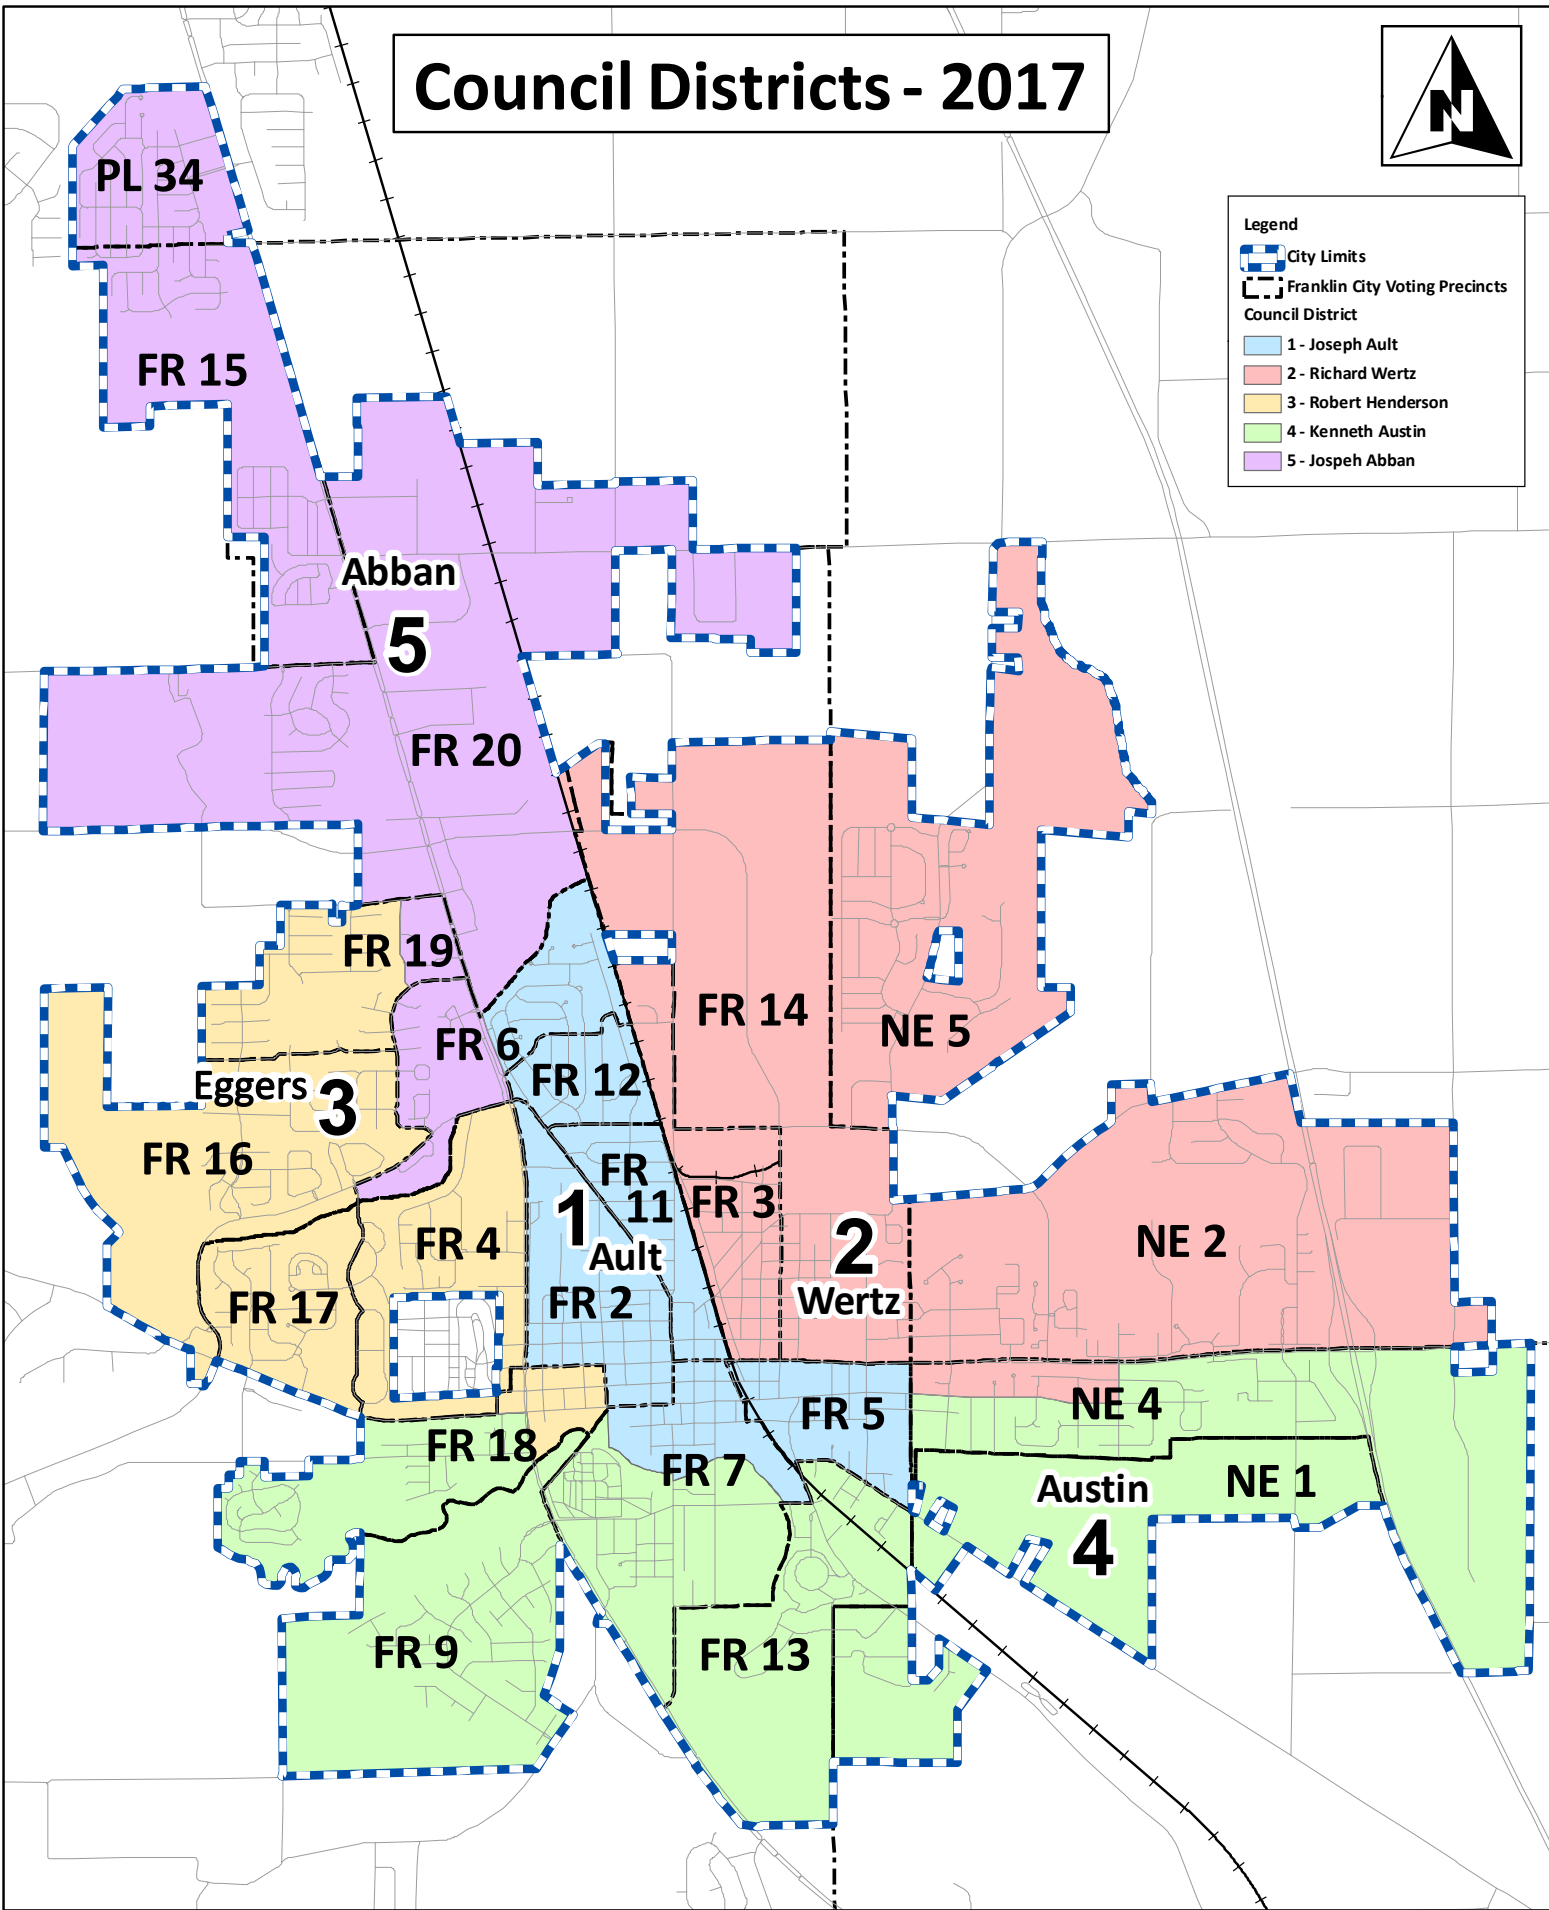

# Council Districts - 2017

**Legend**

- City Limits
- Franklin City Voting Precincts

**Council District**

- 1 - Joseph Ault
- 2 - Richard Wertz
- 3 - Robert Henderson
- 4 - Kenneth Austin
- 5 - Joseph Abban

0 2,000 4,000 8,000 12,000 16,000 Feet