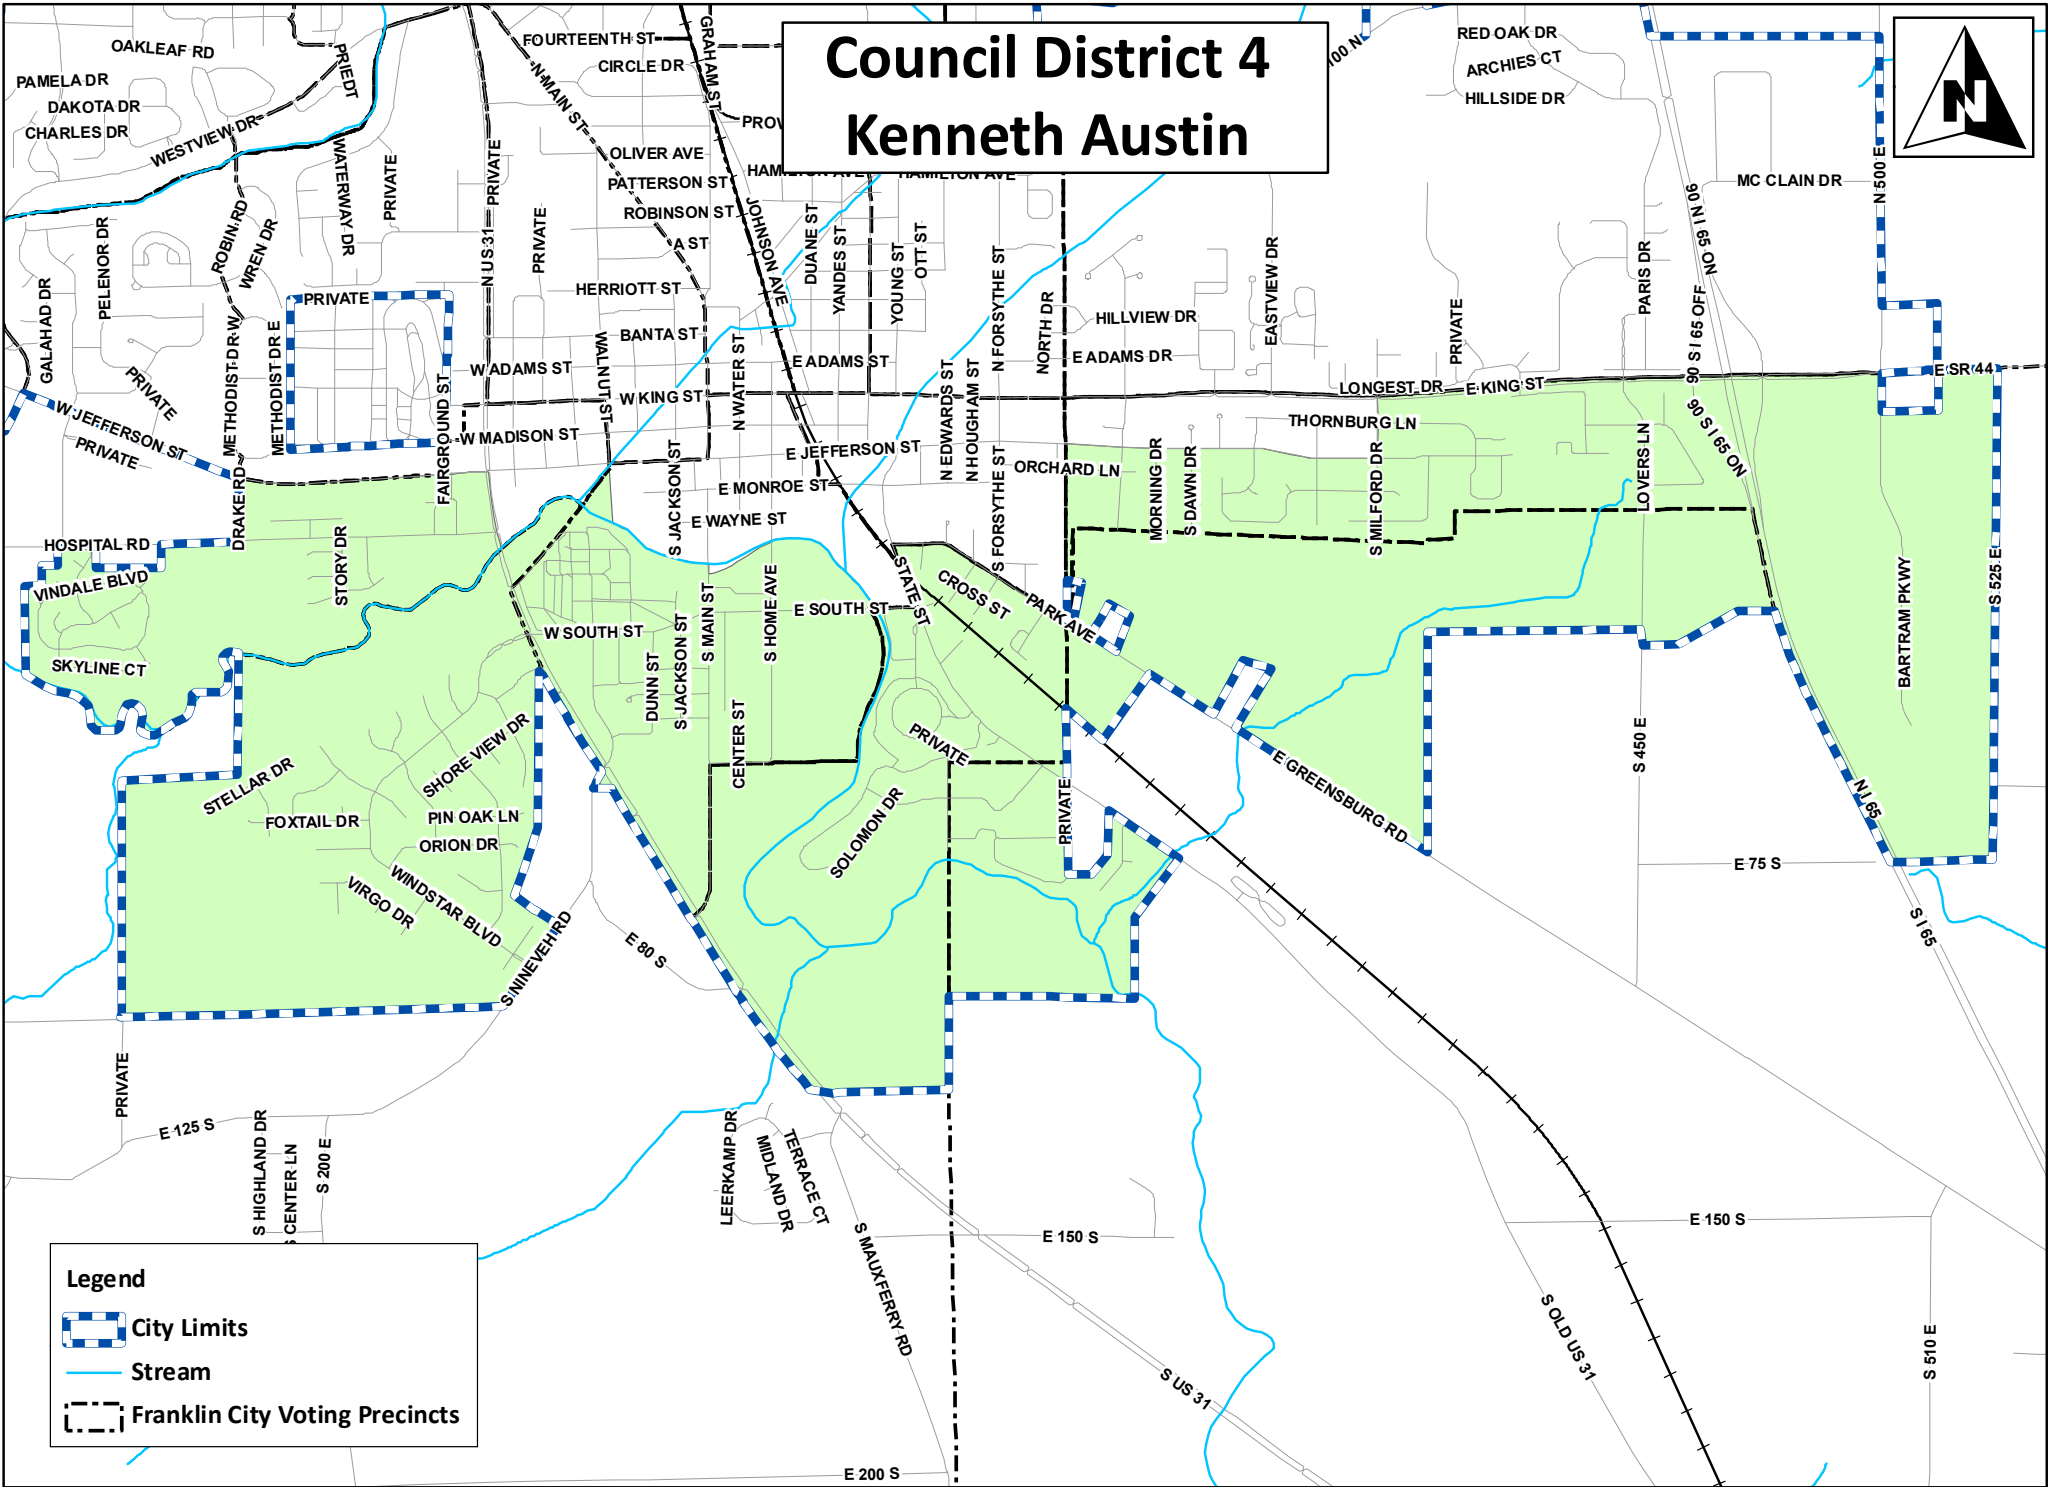

Council District 4 Kenneth Austin

Legend

-  City Limits
-  Stream
-  Franklin City Voting Precincts