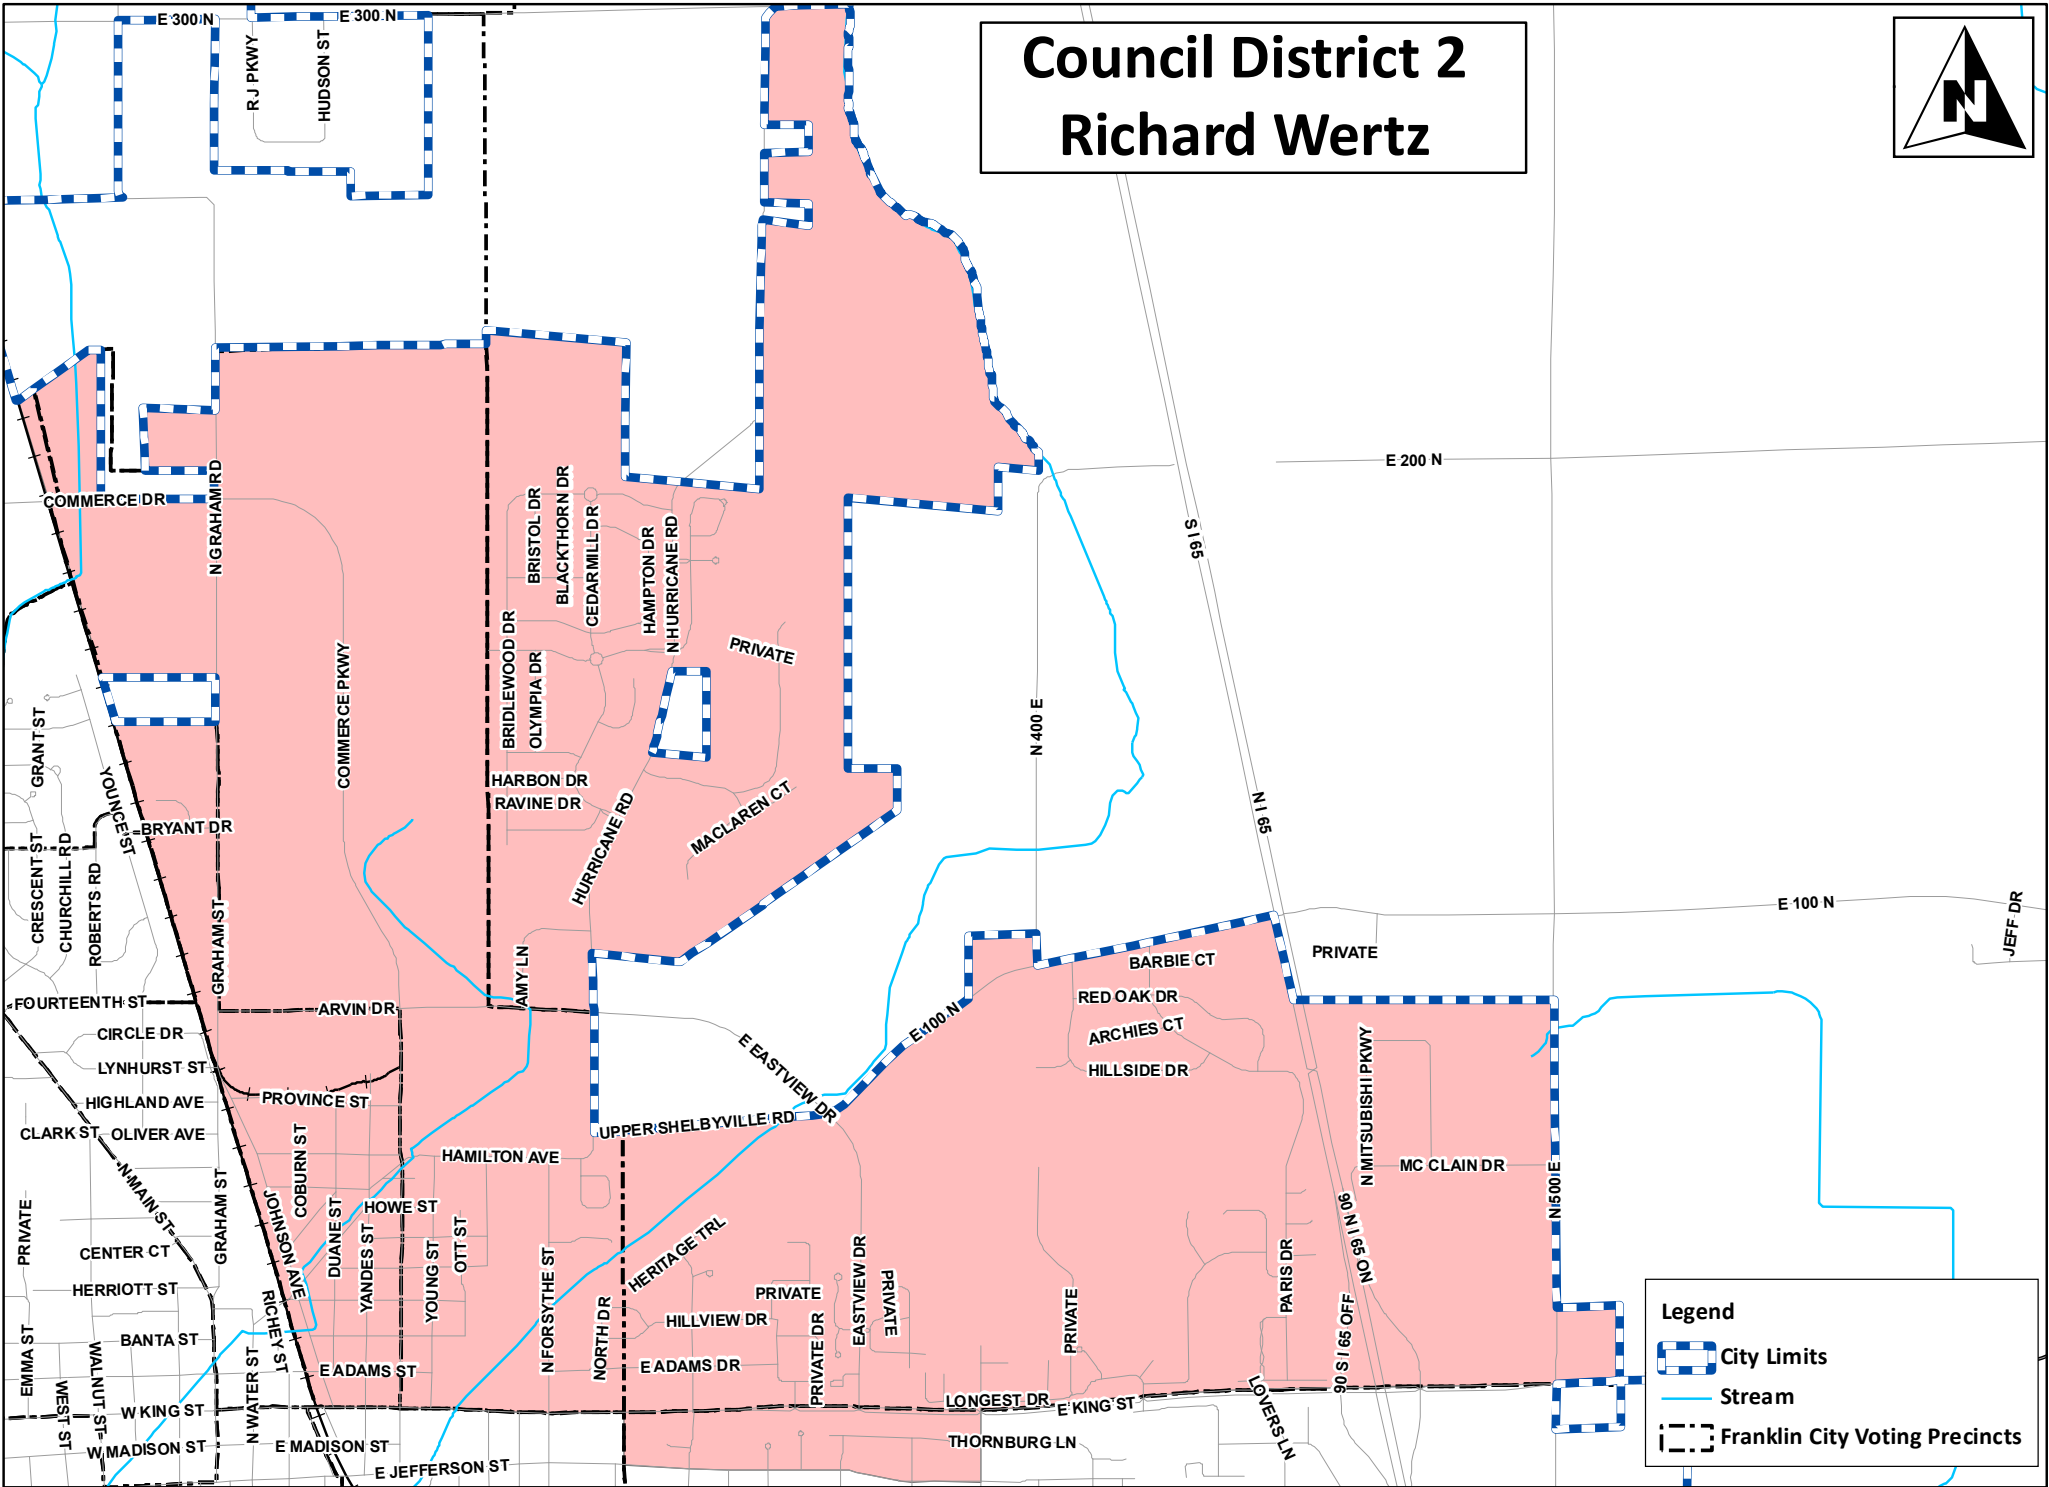

Council District 2 Richard Wertz

Created by: K. Tolly - 12/12
Franklin Planning Dept.